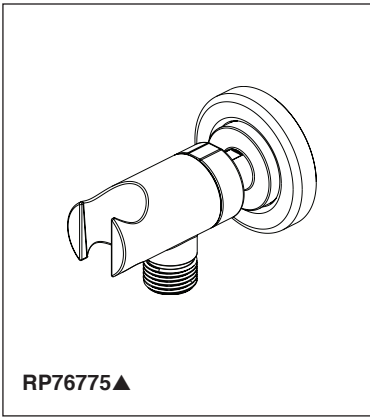

BRIZO®

WALL MOUNT BRACKET

STANDARD SPECIFICATIONS:

- Pivoting wall mount bracket with integrated hose connection
- Wall mount bracket swivel angle is 40° (20° per side)

WARRANTY

- Parts and Finish - Lifetime limited warranty; or for commercial purchasers, 10 years for multi-family residential (apartments and condominiums) and 5 years for all other commercial uses, in each case from the date the product is received by the original purchaser or their authorized representative (installation contractor, etc.).
- Please go to www.brizo.com for the complete details of our limited warranty.

COMPLIES WITH:

- ASME A112.18.1 / CSA B125.1

▲ Designate proper finish suffix

Brizo Kitchen & Bath Company reserves the right (1) to make changes in specifications and materials, and (2) to change or discontinue models, both without notice or obligation. Dimensions are for reference only. See current full-line price book or www.brizo.com for finish options and product availability.

Brizo Kitchen & Bath Faucet Company

55 E. 111th Street, Carmel, IN 46280
350 South Edgeware Road, St. Thomas, ON N5P 4L1
© 2025 Brizo Kitchen & Bath Faucet Company