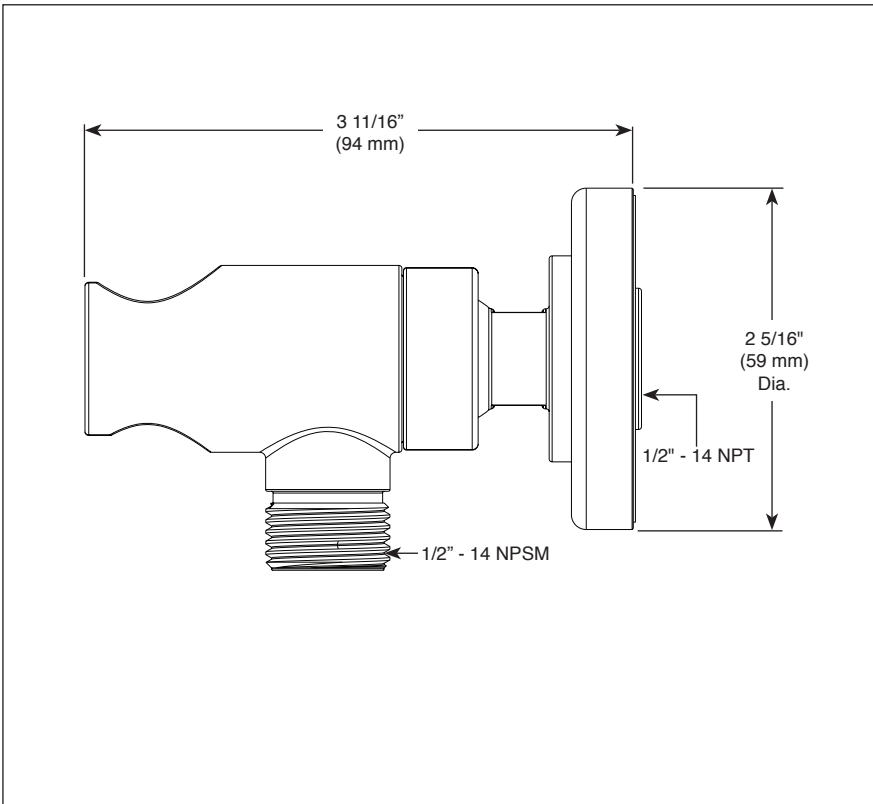

BRIZO®

WALL MOUNT BRACKET

STANDARD SPECIFICATIONS:

- Pivoting wall mount bracket with integrated hose connection
- Wall mount bracket swivel angle is 40° (20° per side)

WARRANTY

- Parts and Finish - Lifetime limited warranty; or for commercial purchasers, 10 years for multi-family residential (apartments and condominiums) and 5 years for all other commercial uses, in each case from the date the product is received by the original purchaser or their authorized representative (installation contractor, etc.).
- Please go to www.brizo.com for the complete details of our limited warranty.

COMPLIES WITH:

- ASME A112.18.1 / CSA B125.1

▲ Designate proper finish suffix

Brizo Kitchen & Bath Company reserves the right (1) to make changes in specifications and materials, and (2) to change or discontinue models, both without notice or obligation. Dimensions are for reference only. See current full-line price book or www.brizo.com for finish options and product availability.

Brizo Kitchen & Bath Faucet Company

55 E. 111th Street, Carmel, IN 46280
350 South Edgeware Road, St. Thomas, ON N5P 4L1
© 2025 Brizo Kitchen & Bath Faucet Company